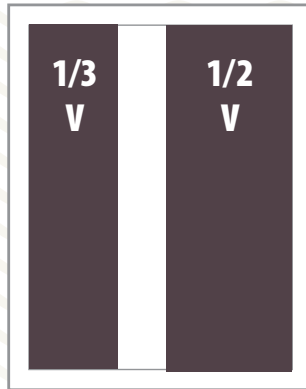

rates per issue*

	6 ISSUES	3 ISSUES	1 ISSUE
QUARTER PAGE			
HORIZONTAL OR VERTICAL	\$ 250	\$ 300	\$ 350
HORIZONTAL (GREEN PAGES)	\$ 350	\$ 400	\$ 450
THIRD PAGE			
HORIZONTAL OR VERTICAL	\$ 350	\$ 400	\$ 450
HALF PAGE			
HORIZONTAL OR VERTICAL	\$ 450	\$ 500	\$ 550
FULL PAGE			
INTERIOR (NON-BLEED)	\$ 700	\$ 800	\$ 900
INSIDE FRONT OR BACK (FULL BLEED)	\$ 950	\$1050	\$1150
BACK COVER (FULL BLEED)	\$1200	\$1300	\$1400

FULL COLOR ADVERTISING
 •
PRINTED ON HIGH QUALITY, BRIGHT-WHITE GLOSS PAPER
 •
YOUR BUSINESS WILL BE INCLUDED ON OUR WEBSITE

* Rates good through September 2016 – Rates do not include ad creation

ad production specs

1/4 VERTICAL
3.5625"w x 4.6875"h

1/4 HORIZONTAL
7.25"w x 2.2813"h

1/3 VERTICAL
2.3311"w x 9.5"h

1/2 VERTICAL
3.5625"w x 9.5"h

1/3 HORIZONTAL
7.25"w x 3.083"h

1/2 HORIZONTAL
7.25"w x 4.6875"h

FULL PAGE - NON-BLEED
7.25"w x 9.5"h